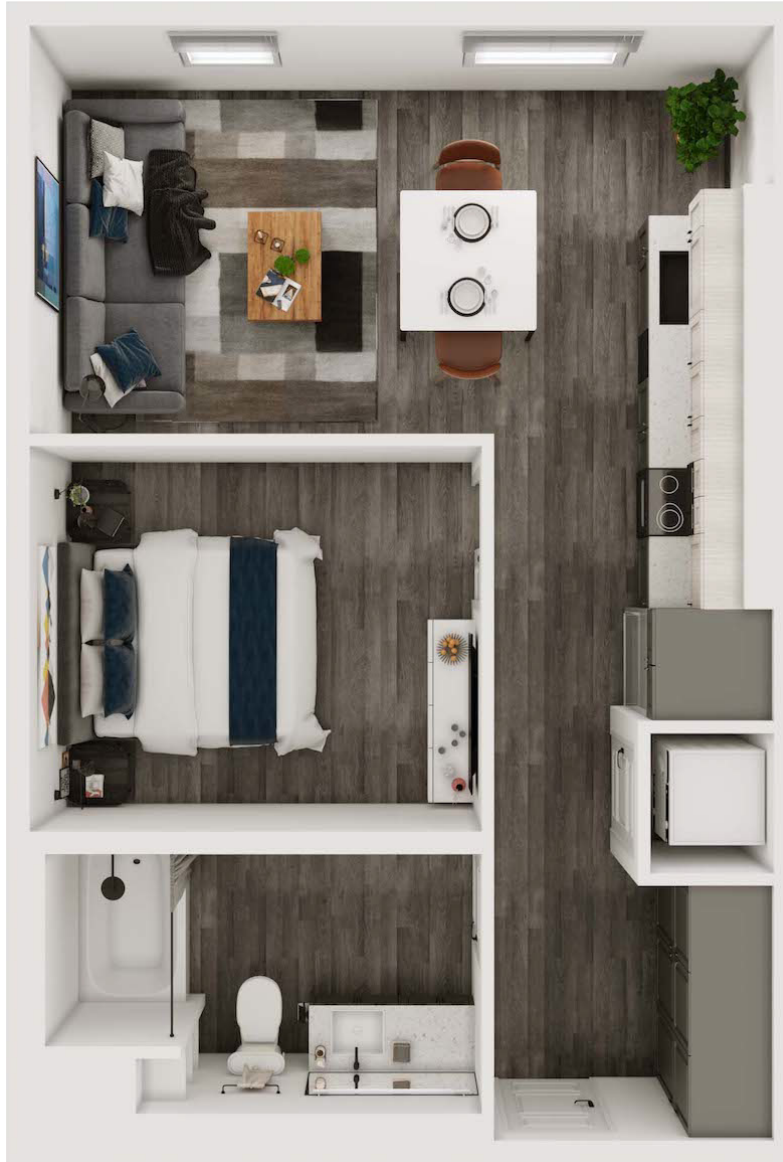

U1

530-698

1 BED / 1 BATH

SQ. FT.

251 6th Street, Suite 100 | Sacramento, CA 95811

www.liveattheaj.com

Floor plans are artist's rendering. All dimensions are approximate. Actual product and specifications may vary in dimension or detail. Not all features are available in every apartment. Prices and availability are subject to change. Please see a representative for details.